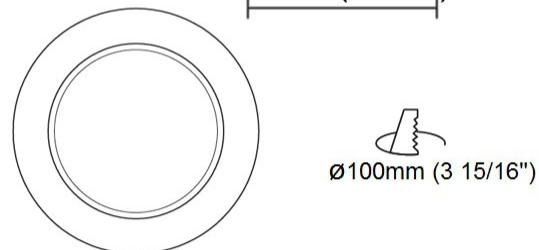

GENERAL

Series: Dixit
Subseries: Dixit RA11
Brand: Ivela
Division: Architectural
Mounting Type: Recessed
Mounting Location: Ceiling
Subcategory: Downlight

PHYSICAL

Shape: Round
Diameter (mm): 110
Diameter (in): 4 ⁵/₁₆
Height (mm): 70
Height (in): 2 ⁷/₁₆
Min. Recessing Depth (mm): 110
Min. Recessing Depth (in): 4 ¹⁵/₁₆
Light Distribution: Direct
Weight (kg): 0.6
Weight (lbs): 1.32
Diffuser: Clear Polycarbonate
Fixture Finish: MWH
Fixture Material: Aluminum Die Cast
Cut-out Measurements: 100mm / 3 15/16"

ELECTRICAL

Lamp Type: LED
Total Output Wattage (W): 12 / 18 / 26
Dimming: Tri-Mode (Non-Dimming and Phase Dimming (120Vac only) and 0-10V Dimming)
Driver Included: No
Driver Location: Recessed Housing
Driver Type: Constant Current - Universal
Driver Class: Class 2
Input Voltage (V): 120 - 277
Constant Current (MA): 350 / 500 / 700

LED

Number of LEDs: 1
Color Temperature (°K): 2700 / 3000 / 4000
Max. Delivered Lumen (lm): 1513 / 2092 / 2759
CRI: >85 CRI
Efficiency (%): 89
Lamp Life (hrs): 50000
Upon Request: 3500K upon request

OPTICAL

Optic°: 55
Adjustability: Fixed
Upon Request: Optic 18° or 30° (mirror-metallized) / 70° (white)

RATINGS AND CERTIFICATIONS

Certified By: Certified for North American Standards
IP rating: IP43
IK Rating: IK08
Glare Rating: ≤ 19