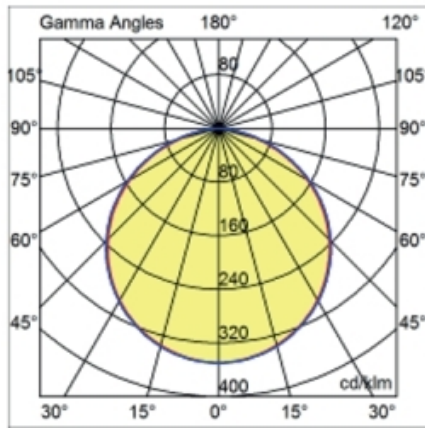

DIXIT RA16 RECESSED

A56102-

PROJECT	
TYPE	
SPECIFIER	
QUANTITY	
DATE	

RA 16 LED 18W 2400 lm					R:100%				I.Max:350 Cd/Klm				
H[m]	D[m]	Max lux	Med lux	Alpha=112°	H[m]	D[m]	Max lux	Med lux	Beta=113°	H[m]	D[m]	Max lux	Med lux
1.00	2.99	604	145		1.00	3.07	604	145		1.00	3.07	604	145
2.00	5.98	151	36		2.00	6.13	151	36		2.00	6.13	151	36
3.00	8.96	67	16		3.00	9.20	67	16		3.00	9.20	67	16
4.00	11.95	38	9		4.00	12.26	38	9		4.00	12.26	38	9
5.00	14.94	24	6		5.00	15.33	24	6		5.00	15.33	24	6

Dimming	DP	DV		
	Phase	0-10V		
Color Temperature	27K	30K	35K	40K
	2700K	3000K	3500K	4000K

Order Example **K°**

L5XXXXXX-DV-30K

0-10V **3000K**