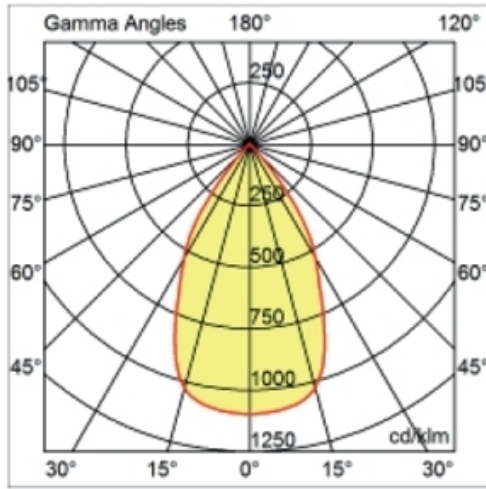

DIXIT RA11 RECESSED

A56020-

PROJECT	
TYPE	
SPECIFIER	
QUANTITY	
DATE	

RA 11 DIXIT LED 12W 1700LM 3000K				R:100%		I.Max:1096 Cd/Klm					
H[m]	D[m]	Max lux	Med lux	Alpha=55°		H[m]	D[m]	Max lux	Med lux	Beta=55°	
1.00	1.13	1658	898			1.00	1.13	1658	898		
2.00	2.26	415	224			2.00	2.26	415	224		
3.00	3.38	184	100			3.00	3.38	184	100		
4.00	4.51	104	56			4.00	4.51	104	56		
5.00	5.64	66	36			5.00	5.64	66	36		

	DP	DV	
Dimming	Phase	0-10V	
Color Temperature	27K 30K 35K 40K		K°
	2700K 3000K 3500K 4000K		

Order Example **K°**

L5XXXXXX-DV-30K

0-10V 3000K