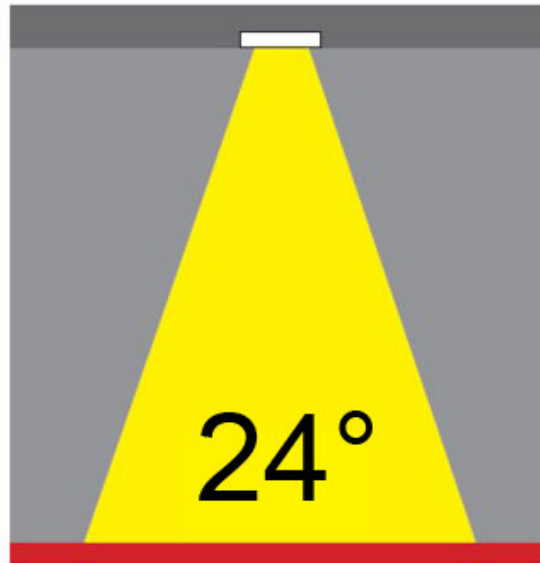

DIXIT RA8 RECESSED

A56057-

PROJECT	_____
TYPE	_____
SPECIFIER	_____
QUANTITY	_____
DATE	_____

	DP	DV		Order Example		K°
Dimming	Phase	0-10V		L5XXXXXX-DV-30K		
Color Temperature	27K	30K	35K	40K		K°
	2700K	3000K	3500K	4000K	0-10V	3000K