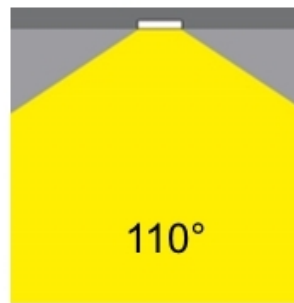

DIXIT RA16 RECESSED

A56102-

PROJECT	
TYPE	
SPECIFIER	
QUANTITY	
DATE	

RA 16 LED 18W 2400 lm					R:100%				I.Max:350 Cd/Klm				
H[m]	D[m]	Max lux	Med lux	Alpha=112°	H[m]	D[m]	Max lux	Med lux	Beta=113°	H[m]	D[m]	Max lux	Med lux
1.00	2.99	604	145		1.00	3.07	604	145		1.00	3.07	604	145
2.00	5.98	151	36		2.00	6.13	151	36		2.00	6.13	151	36
3.00	8.96	67	16		3.00	9.20	67	16		3.00	9.20	67	16
4.00	11.95	38	9		4.00	12.26	38	9		4.00	12.26	38	9
5.00	14.94	24	6		5.00	15.33	24	6		5.00	15.33	24	6

Dimming	DP	DV		
	Phase	0-10V		
Color Temperature	27K	30K	35K	40K
	2700K	3000K	3500K	4000K

Order Example **K°**

L5XXXXXX-DV-30K

0-10V **3000K**