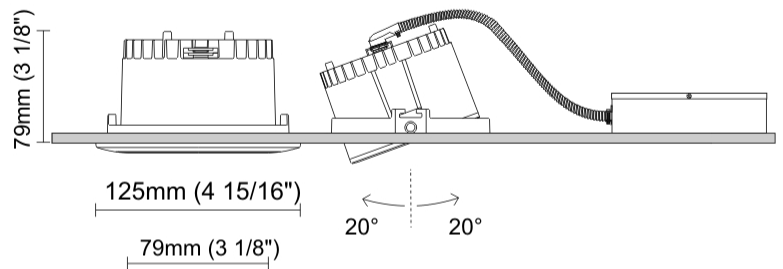

GENERAL

Series: Dixit
Subseries: Dixit RA11
Brand: Ivela
Division: Architectural
Mounting Type: Recessed
Mounting Location: Ceiling
Subcategory: Downlight

PHYSICAL

Shape: Round
Diameter (mm): 125
Diameter (in): 4 ¹⁵/₁₆
Height (mm): 79
Height (in): 3 ¹/₈
Min. Recessing Depth (mm): 119
Min. Recessing Depth (in): 4 ¹⁵/₁₆
Light Distribution: Direct
Weight (kg): 0.6
Weight (lbs): 1.32
Diffuser: Clear Polycarbonate
Fixture Finish: MWH
Fixture Material: Aluminum Die Cast
Cut-out Measurements: 116mm / 4 9/16"

ELECTRICAL

Lamp Type: LED
Total Output Wattage (W): 12 / 18 / 26
Dimming: Tri-Mode (Non-Dimming and Phase Dimming (120Vac only) and 0-10V Dimming)
Driver Included: No
Driver Location: Recessed Housing
Driver Type: Constant Current - Universal
Driver Class: Class 2
Input Voltage (V): 120 - 277
Constant Current (MA): 350 / 500 / 700

LED

Number of LEDs: 1
Color Temperature (°K): 2700 / 3000 / 4000
Max. Delivered Lumen (lm): 1513 - 1602 / 2092 - 2180 / 2759 - 2848
CRI: >85 CRI
Efficiency (%): 89
Lamp Life (hrs): 50000
Upon Request: 3500K upon request

OPTICAL

Optic°: 55
Adjustability: Tilt ±20°
Upon Request: Optic 18° or 30° (mirror-metallized) / 70° (white)

RATINGS AND CERTIFICATIONS

Certified By: Certified for North American Standards
IP rating: IP20
IK Rating: IK08
Glare Rating: ≤ 19

PROJECT	_____
TYPE	_____
SPECIFIER	_____
QUANTITY	_____
DATE	_____